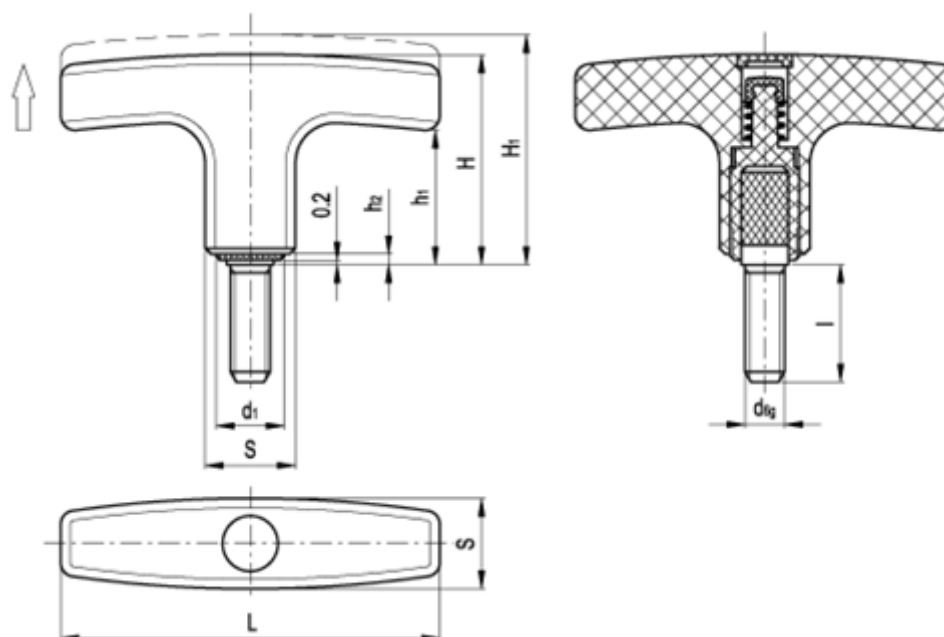

Article number: 2304032742

Description: E+G Adjustable T-Handle  
L.652-X/67 p-M5x16

## Measures

|      |      |              |         |
|------|------|--------------|---------|
| d1   | = 12 | S            | = 16x16 |
| d 6H | = M5 | Tooth number | = 18    |
| H    | = 39 |              |         |
| h1   | = 26 |              |         |
| H1   | = 42 |              |         |
| h2   | = 1  |              |         |
| l    | = 16 |              |         |
| L    | = 67 |              |         |